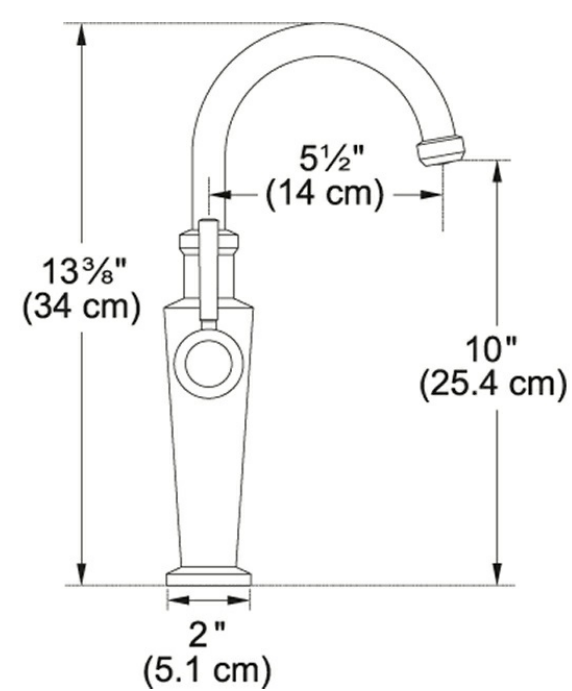

Technical Drawing

Article Numbers

FUN#	115.0619.341